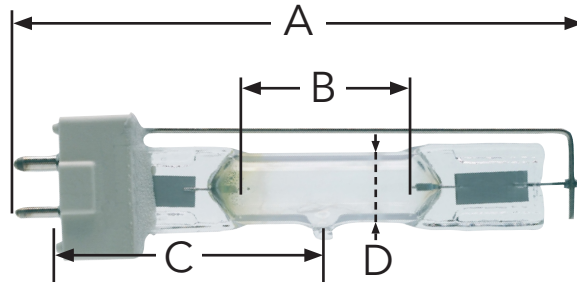

# HP MEASURING GUIDE

Single Ended Plug-In

R7 Clip-In

Wire Lead

A Overall Length

B Arc Length

C LCL (Light Center Length)

D Bulb Diameter