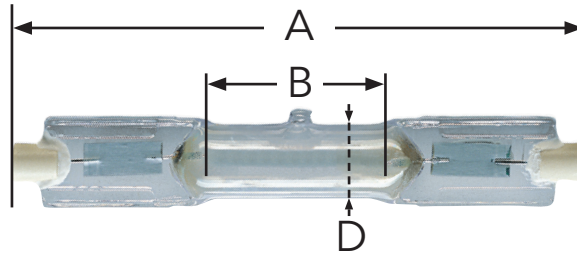

# HP MEASURING GUIDE

Single Ended Plug-In

R7 Clip-In

Wire Lead

A Overall Length

B Arc Length

C LCL (Light Center Length)

D Bulb Diameter