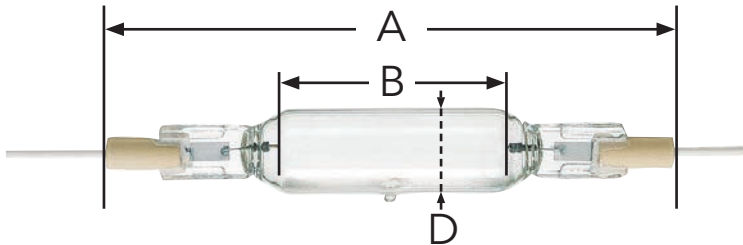

# HP MEASURING GUIDE

Single Ended Plug-In

R7 Clip-In

Wire Lead

A Overall Length

B Arc Length

C LCL (Light Center Length)

D Bulb Diameter

Contraindication: This product is contraindicated for use on persons under the age of 18 years.

Contraindication: This product must not be used if skin lesions or open wounds are present.

Warning: This product should not be used on individuals who have had skin cancer or have a family history of skin cancer.